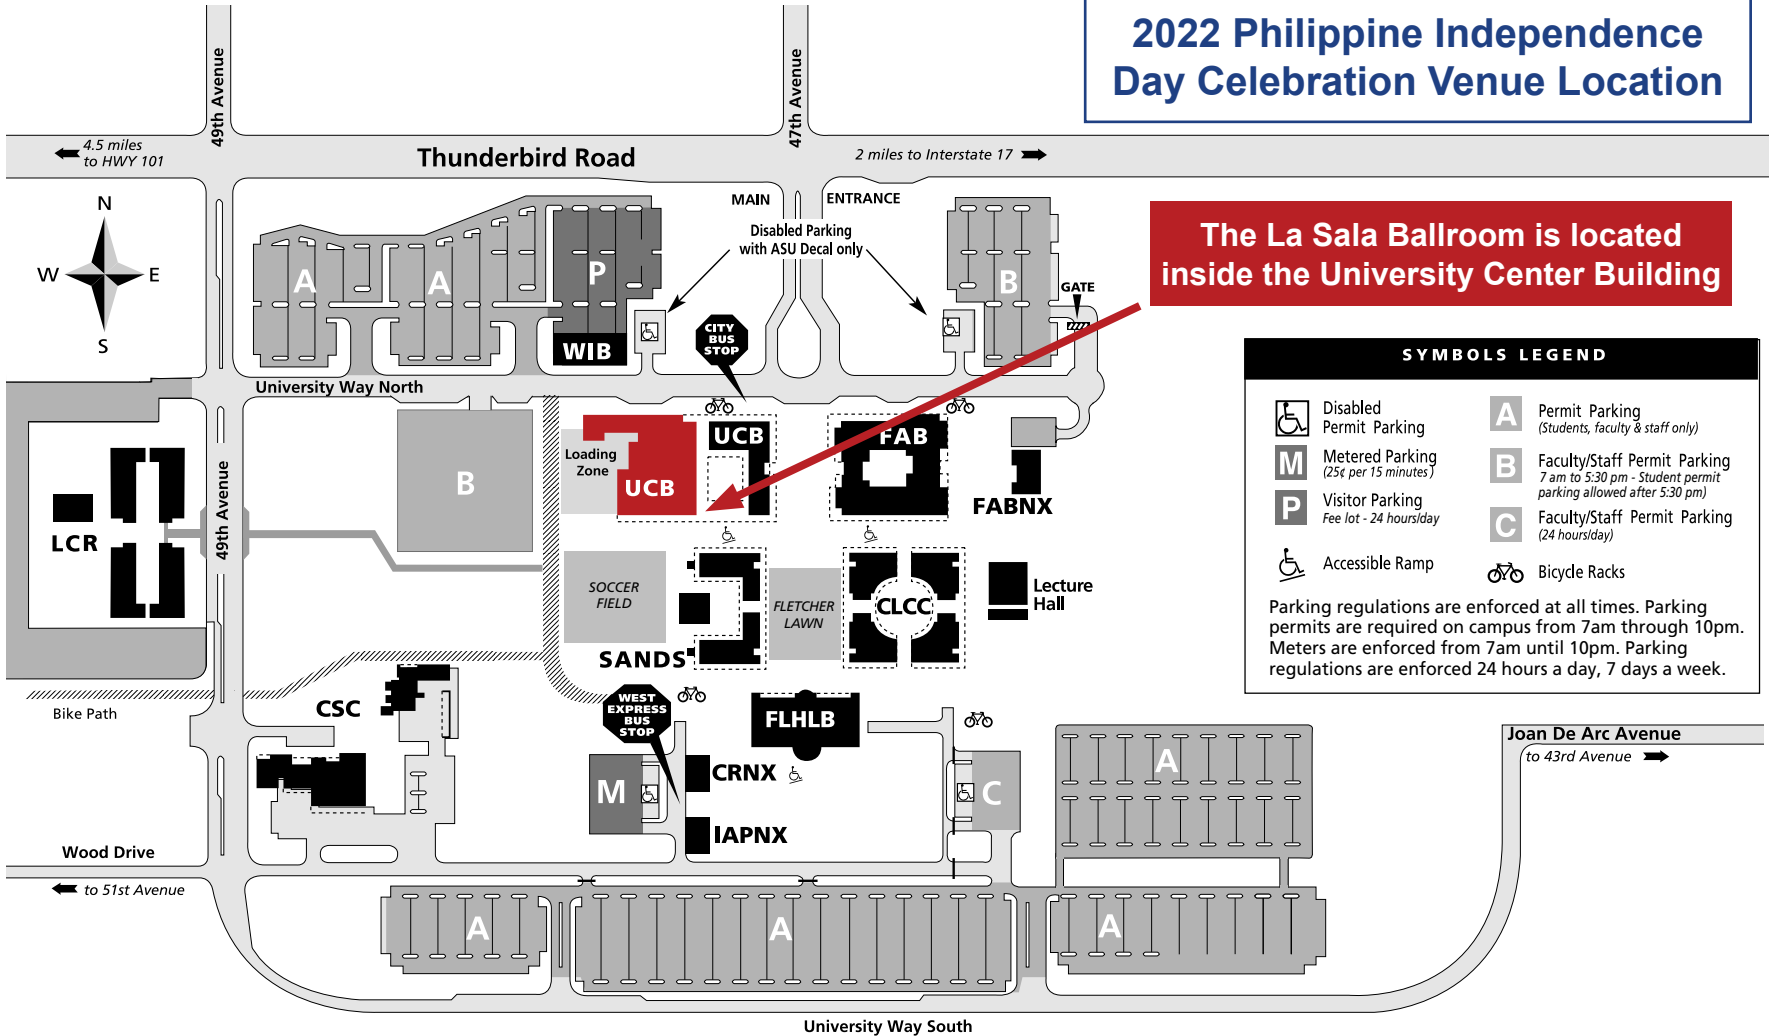

2022 Philippine Independence Day Celebration Venue Location

The La Sala Ballroom is located inside the University Center Building

SYMBOLS LEGEND

- | | |
|--|--|
| Disabled Permit Parking | A Permit Parking (Students, faculty & staff only) |
| Metered Parking (25¢ per 15 minutes) | B Faculty/Staff Permit Parking (7 am to 5:30 pm - Student permit parking allowed after 5:30 pm) |
| Visitor Parking (Fee lot - 24 hours/day) | C Faculty/Staff Permit Parking (24 hours/day) |
| Accessible Ramp | Bicycle Racks |

Parking regulations are enforced at all times. Parking permits are required on campus from 7am through 10pm. Meters are enforced from 7am until 10pm. Parking regulations are enforced 24 hours a day, 7 days a week.